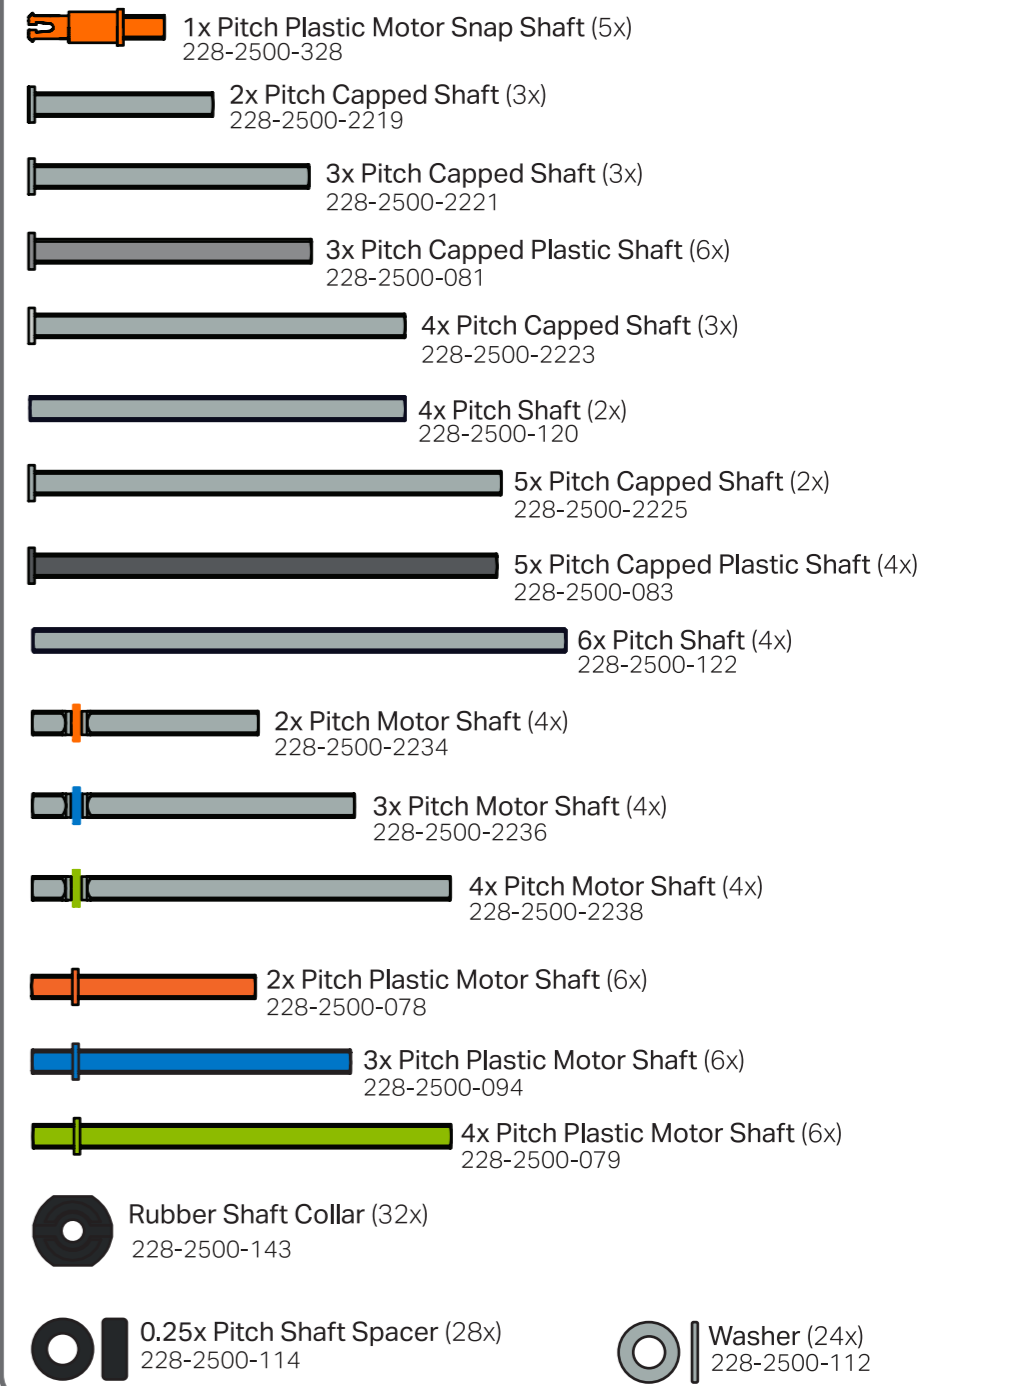

Electronics

Specialty Parts

Connectors

Pins & Standoffs

Shafts

Beams & Plates

Wheels

Gears

Sprockets & Chain