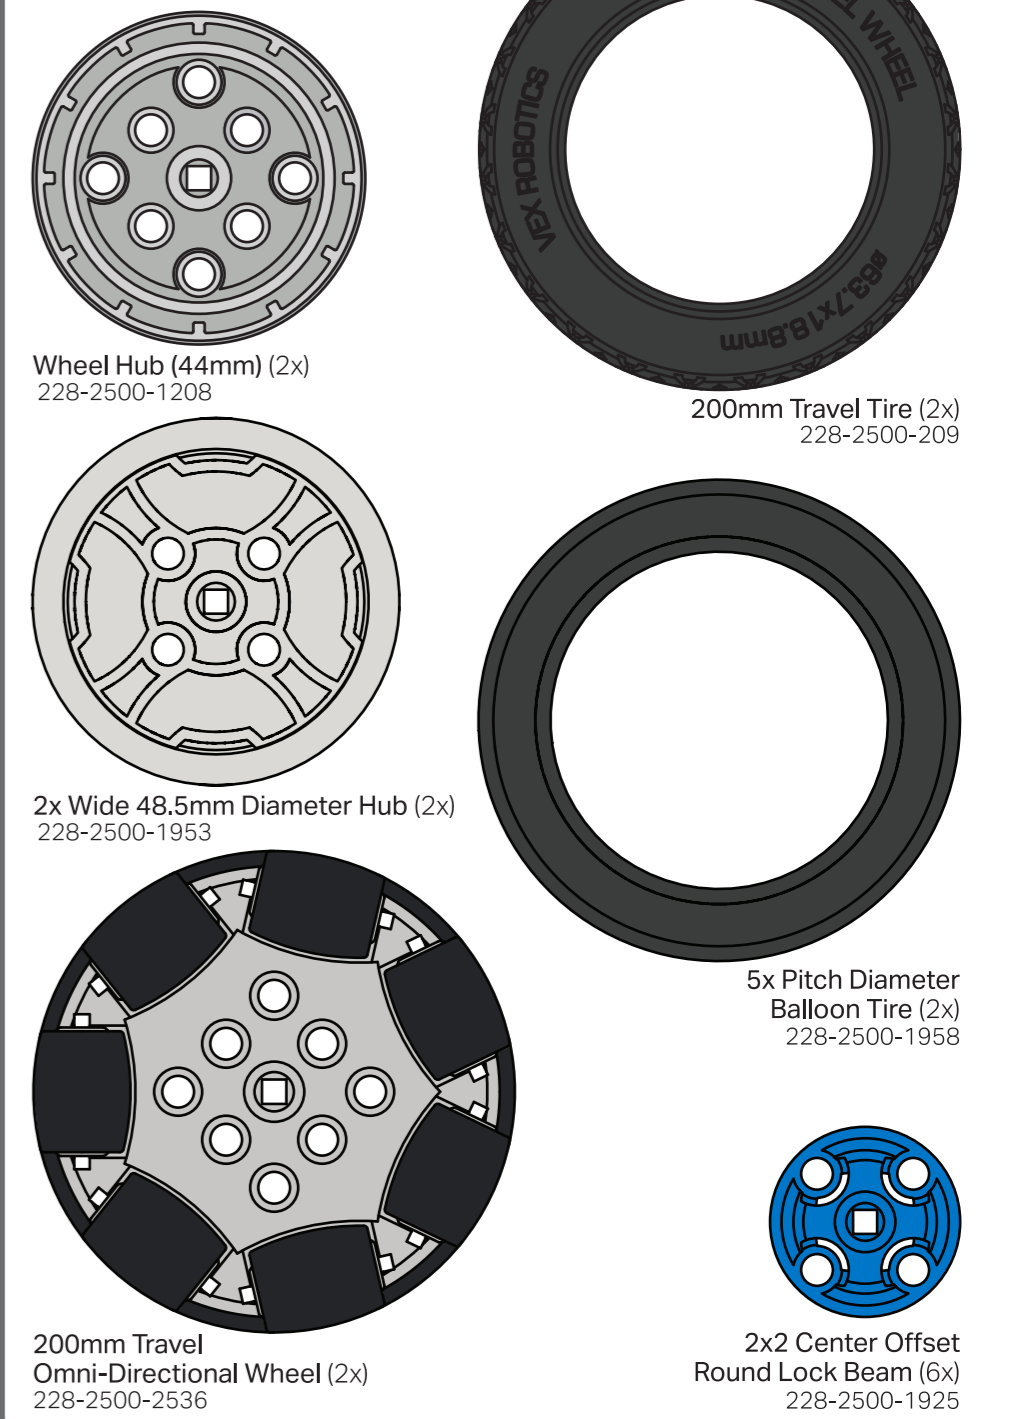

Electronics

Specialty Parts

Connectors

Pins & Standoffs

Shafts

Beams & Plates

Wheels

Gears

Sprockets & Chain