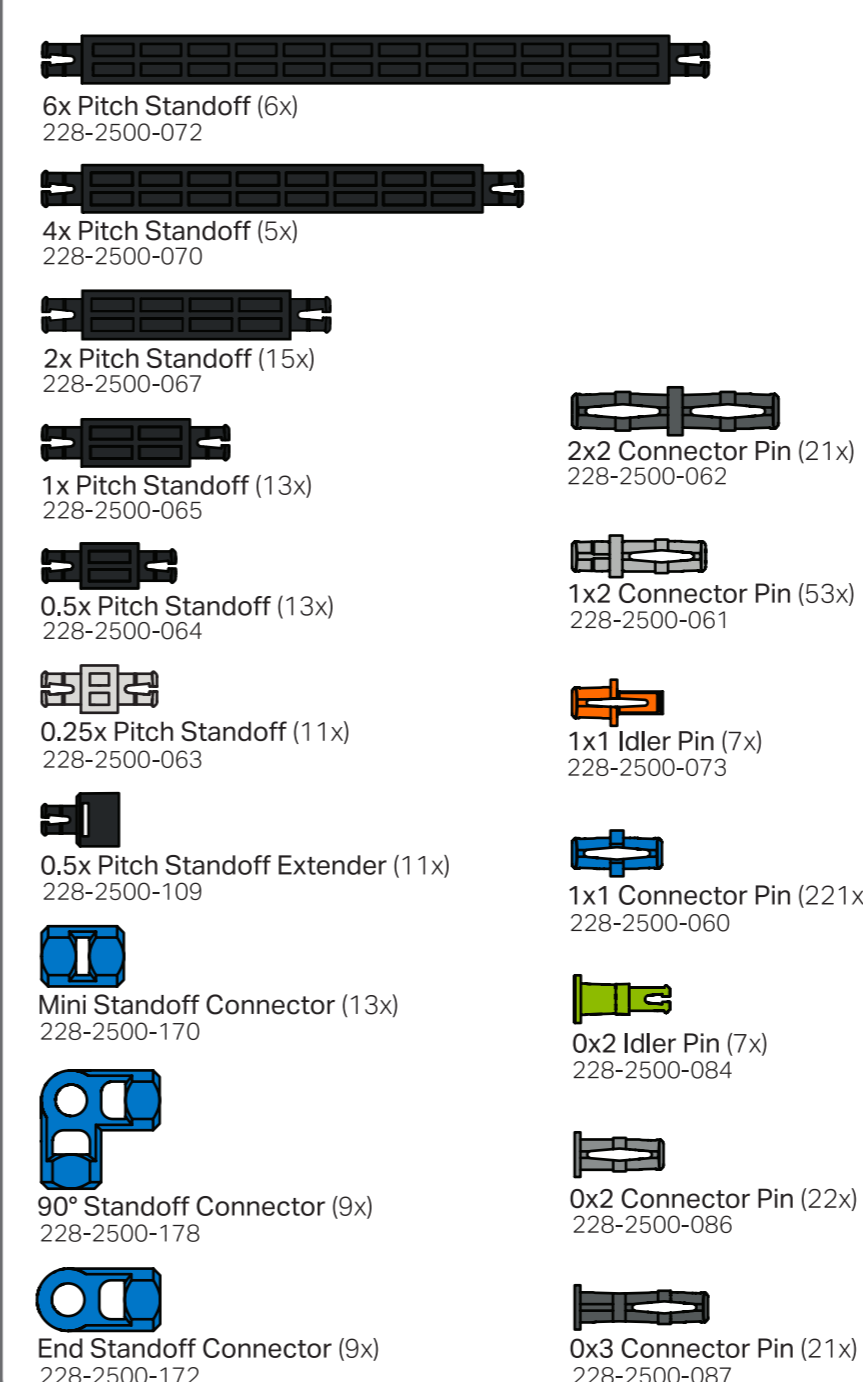

Electronics

Specialty Parts

Connectors

Pins & Standoffs

Shafts

Beams & Plates

Wheels

Gears

Sprockets & Chain