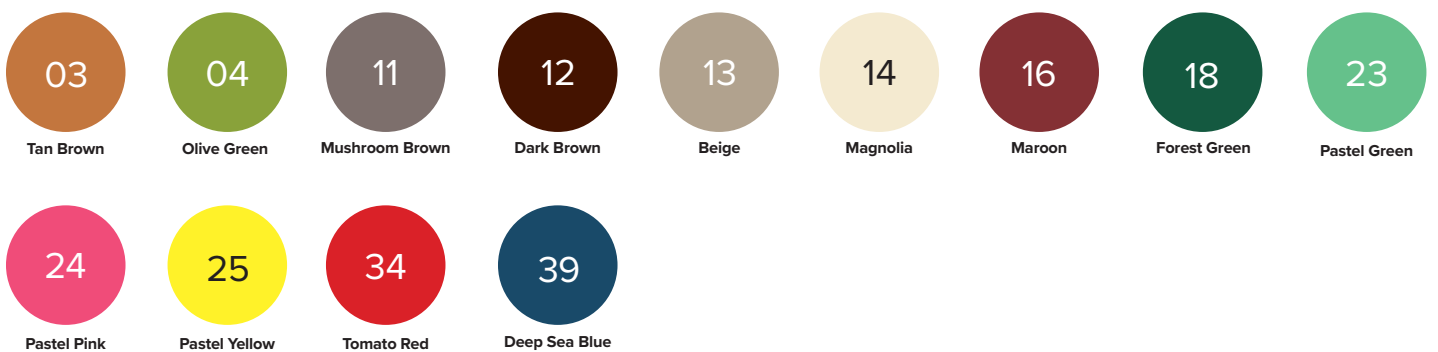

Translucent and tints

 20 Translucent F1, F2, F25, F3 D3, N1, N2, N3, S1, Q2, J1, J2	 29 Kiwi Jelly F1, F2, F25, F3	 30 Strawberry Jelly F1, F2, F25, F3
 31 Lemon Jelly F1, F2, F25, F3	 32 Grape Jelly F1, F2, F25, F3	 33 Blueberry Jelly F1, F2, F25, F3

Antimicrobial trays

 20 Translucent FA1, FA2, FA25, FA3	 29 Kiwi Jelly FA1, FA2, FA25, FA3
---	--

FRAME COLOURS

Metal frames

 14 White Science	 26 Cyan Callero	 32 Powder Blue Dynamis	 43 Gratnells Grey Science	 44 Silver Callero / Dynamis Science
---	---	--	---	--

Plastic frames

 09 Flame Red GratStack	 13 Beige GratStack	 19 Dove Grey GratStack
--	--	--

Colour disclaimer

We've made every effort to make the colours on this document as close as possible to the ones you'll use. Unfortunately, we cannot guarantee an exact colour.

TRAYS COLOUR CHART

This colour chart shows which products are available in which colours.
You can call Gratnells on **+44 (0) 1279 401550** to request a colour swatch.

Translucent and tints

Made to order