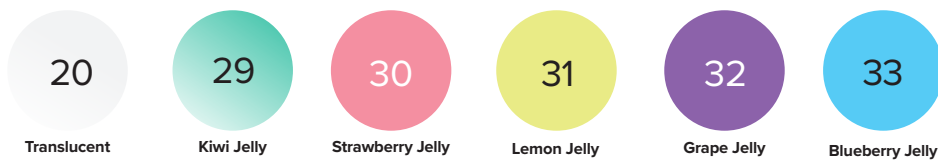

Antimicrobial trays

 20 Translucent FA1, FA2, FA25, FA3	 29 Kiwi Jelly FA1, FA2, FA25, FA3
---	--

FRAME COLOURS

Metal frames

 14 White Science	 26 Cyan Callero	 32 Powder Blue Dynamis	 43 Gratnells Grey Science	 44 Silver Callero / Dynamis Science
---	---	--	---	--

Plastic frames

 09 Flame Red GratStack	 13 Beige GratStack	 19 Dove Grey GratStack
--	--	--

Colour disclaimer

We've made every effort to make the colours on this document as close as possible to the ones you'll use. Unfortunately, we cannot guarantee an exact colour.

TRAYS COLOUR CHART

This colour chart shows which products are available in which colours.
You can call Gratnells on **+44 (0) 1279 401550** to request a colour swatch.

Translucent and tints

Made to order